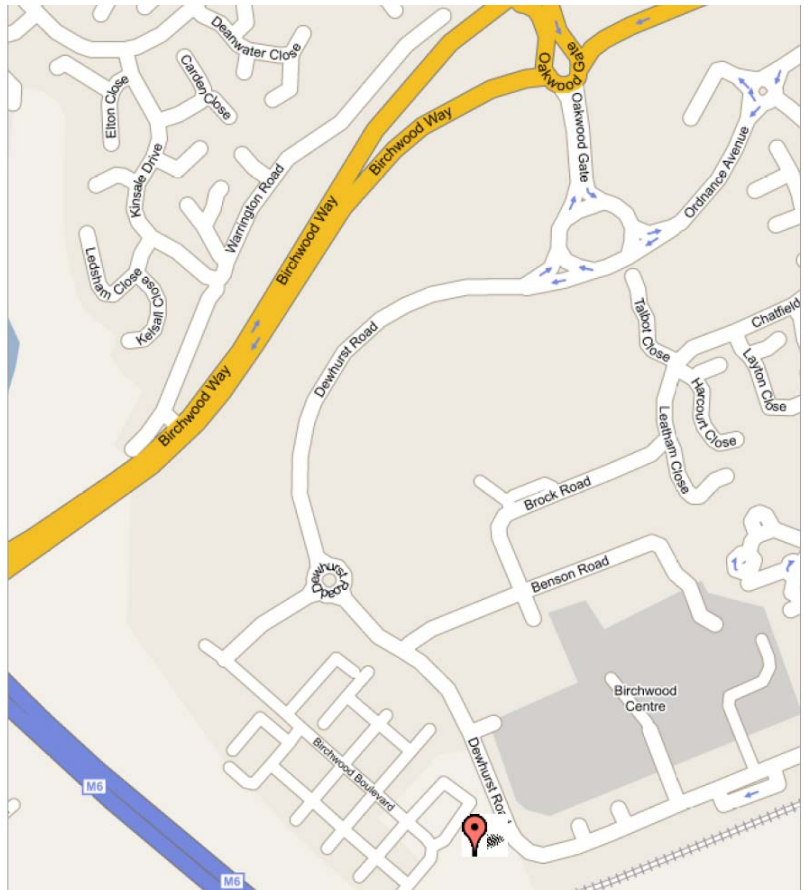

## Directions to NDA Region 2

1000 Birchwood Boulevard

Birchwood

Warrington

WA3 7QL

Tel: 01925 802303

### **From North/South M6**

From Junc 21(M6) follow the B5210 Towards Birchwood (shown in yellow), carry straight on at all roundabouts, until the final roundabout. Take the 3<sup>rd</sup> exit onto A574 (Birchwood Way). At the next roundabout turn right (Oakwood Gate) and follow signs for Birchwood Boulevard and Birchwood Station. At the T junction on Birchwood Boulevard, turn left follow the road to the end which will bring you into the Region 2 car park.

### **From M62**

From Junc 11(M62) follow the A574 towards Warrington. At the third roundabout turn left following signs for Birchwood Boulevard/Birchwood Station. At the T junction on Birchwood Boulevard turn left and follow the road to the end which will bring you into the Region 2 car park.

### **By Rail**

Bank Quay Station Warrington is the nearest Inter-city station which is 20mins away. There is a taxi rank at the station.