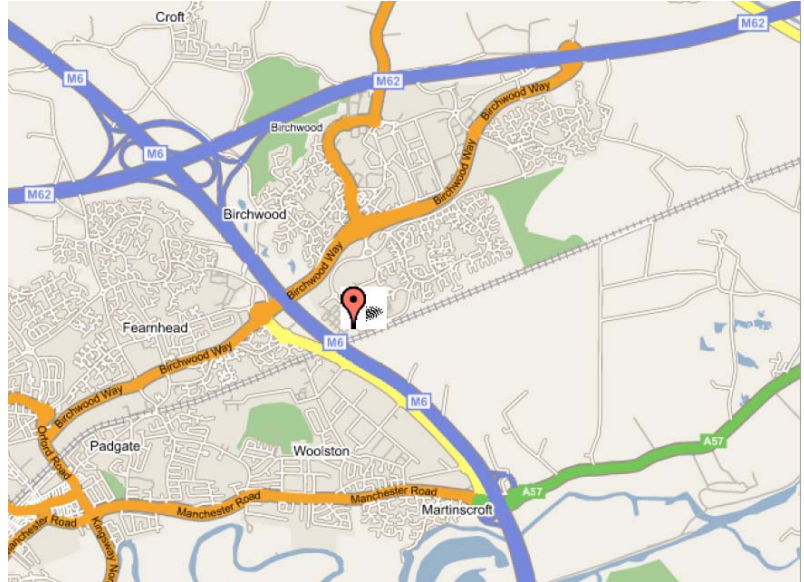

## Directions to NDA Region 2

1000 Birchwood Boulevard

Birchwood

Warrington

WA3 7QL

Tel: 01925 802303

### **From North/South M6**

From Junc 21(M6) follow the B5210 Towards Birchwood (shown in yellow), carry straight on at all roundabouts, until the final roundabout. Take the 3<sup>rd</sup> exit onto A574 (Birchwood Way). At the next roundabout turn right (Oakwood Gate) and follow signs for Birchwood Boulevard and Birchwood Station. At the T junction on Birchwood Boulevard, turn left follow the road to the end which will bring you into the Region 2 car park.

### **From M62**

From Junc 11(M62) follow the A574 towards Warrington. At the third roundabout turn left following signs for Birchwood Boulevard/Birchwood Station. At the T junction on Birchwood Boulevard turn left and follow the road to the end which will bring you into the Region 2 car park.

### **By Rail**

Bank Quay Station Warrington is the nearest Inter-city station which is 20mins away. There is a taxi rank at the station.